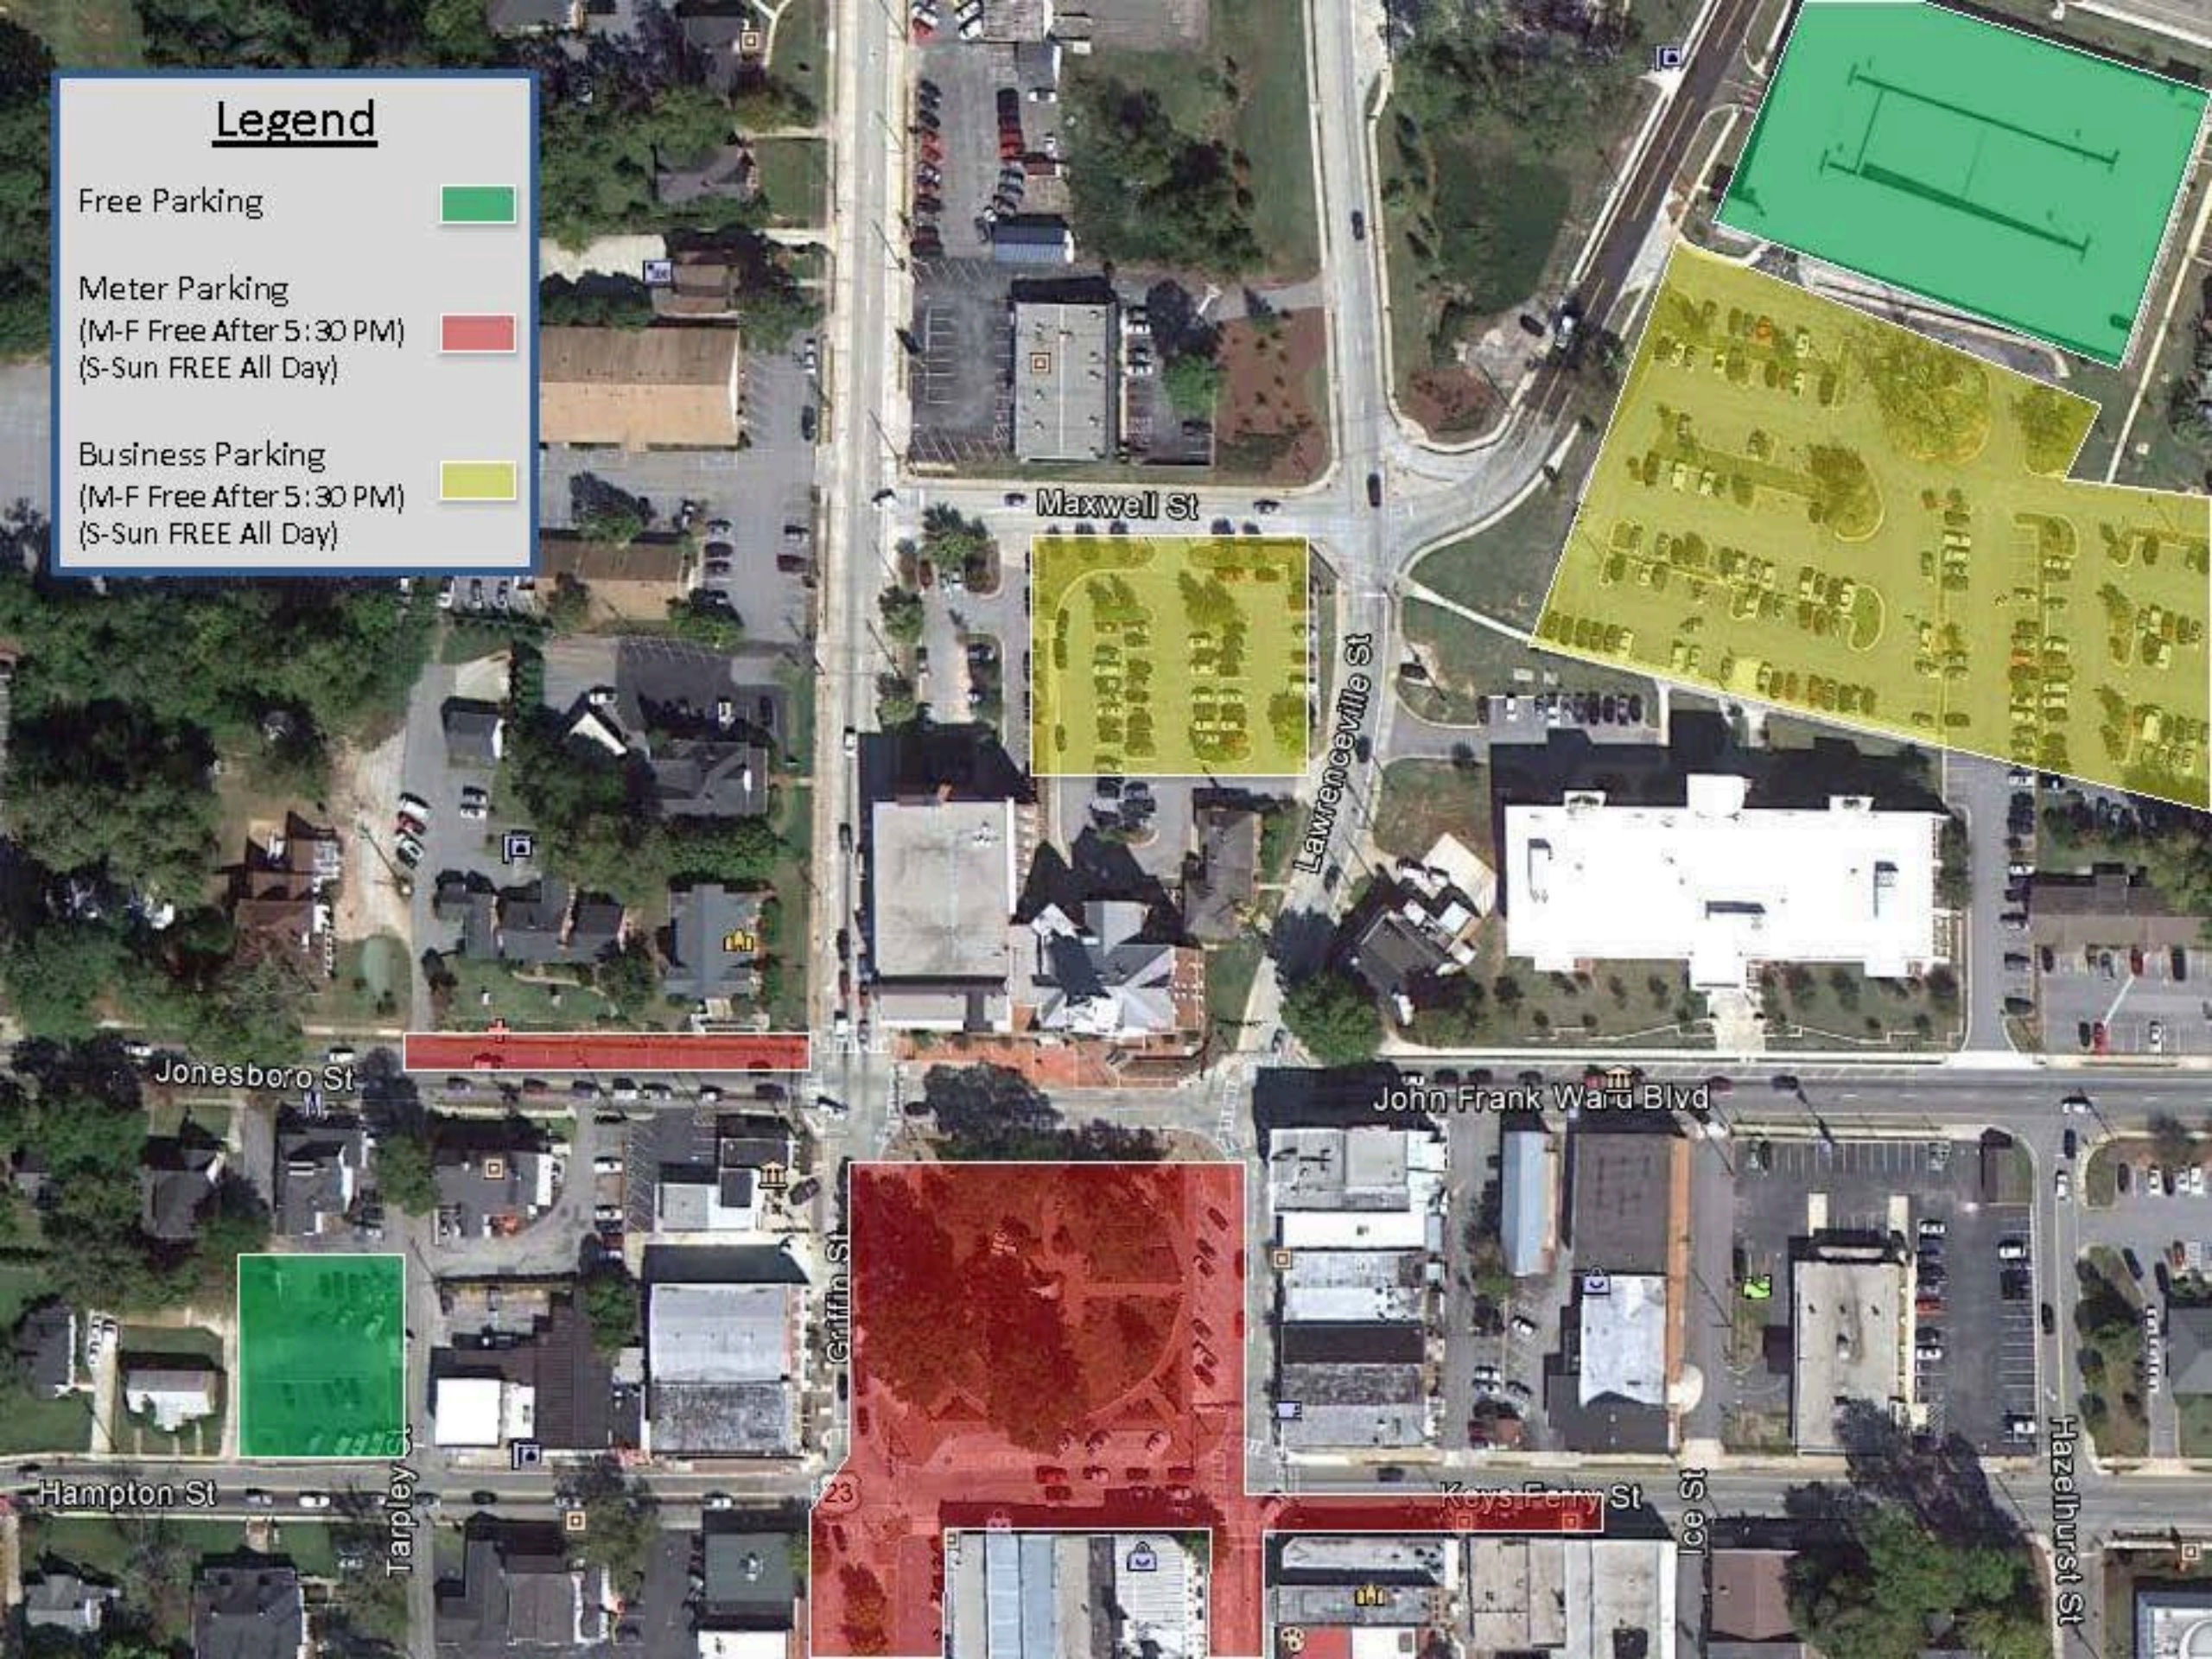

# Legend

Free Parking

Meter Parking

(M-F Free After 5:30 PM)  
(S-Sun FREE All Day)

Business Parking

(M-F Free After 5:30 PM)  
(S-Sun FREE All Day)

Maxwell St

Lawrenceville St

Jonesboro St

John Frank Ward Blvd

Griffin St

Keys Ferry St

Hampton St

Tarpley St

Ice St

Hazelhurst St

### Legend

- Free Parking
- Meter Parking  
(M-F Free After 5:30 PM)  
(S-Sun FREE All Day)
- Business Parking  
(M-F Free After 5:30 PM)  
(S-Sun FREE All Day)